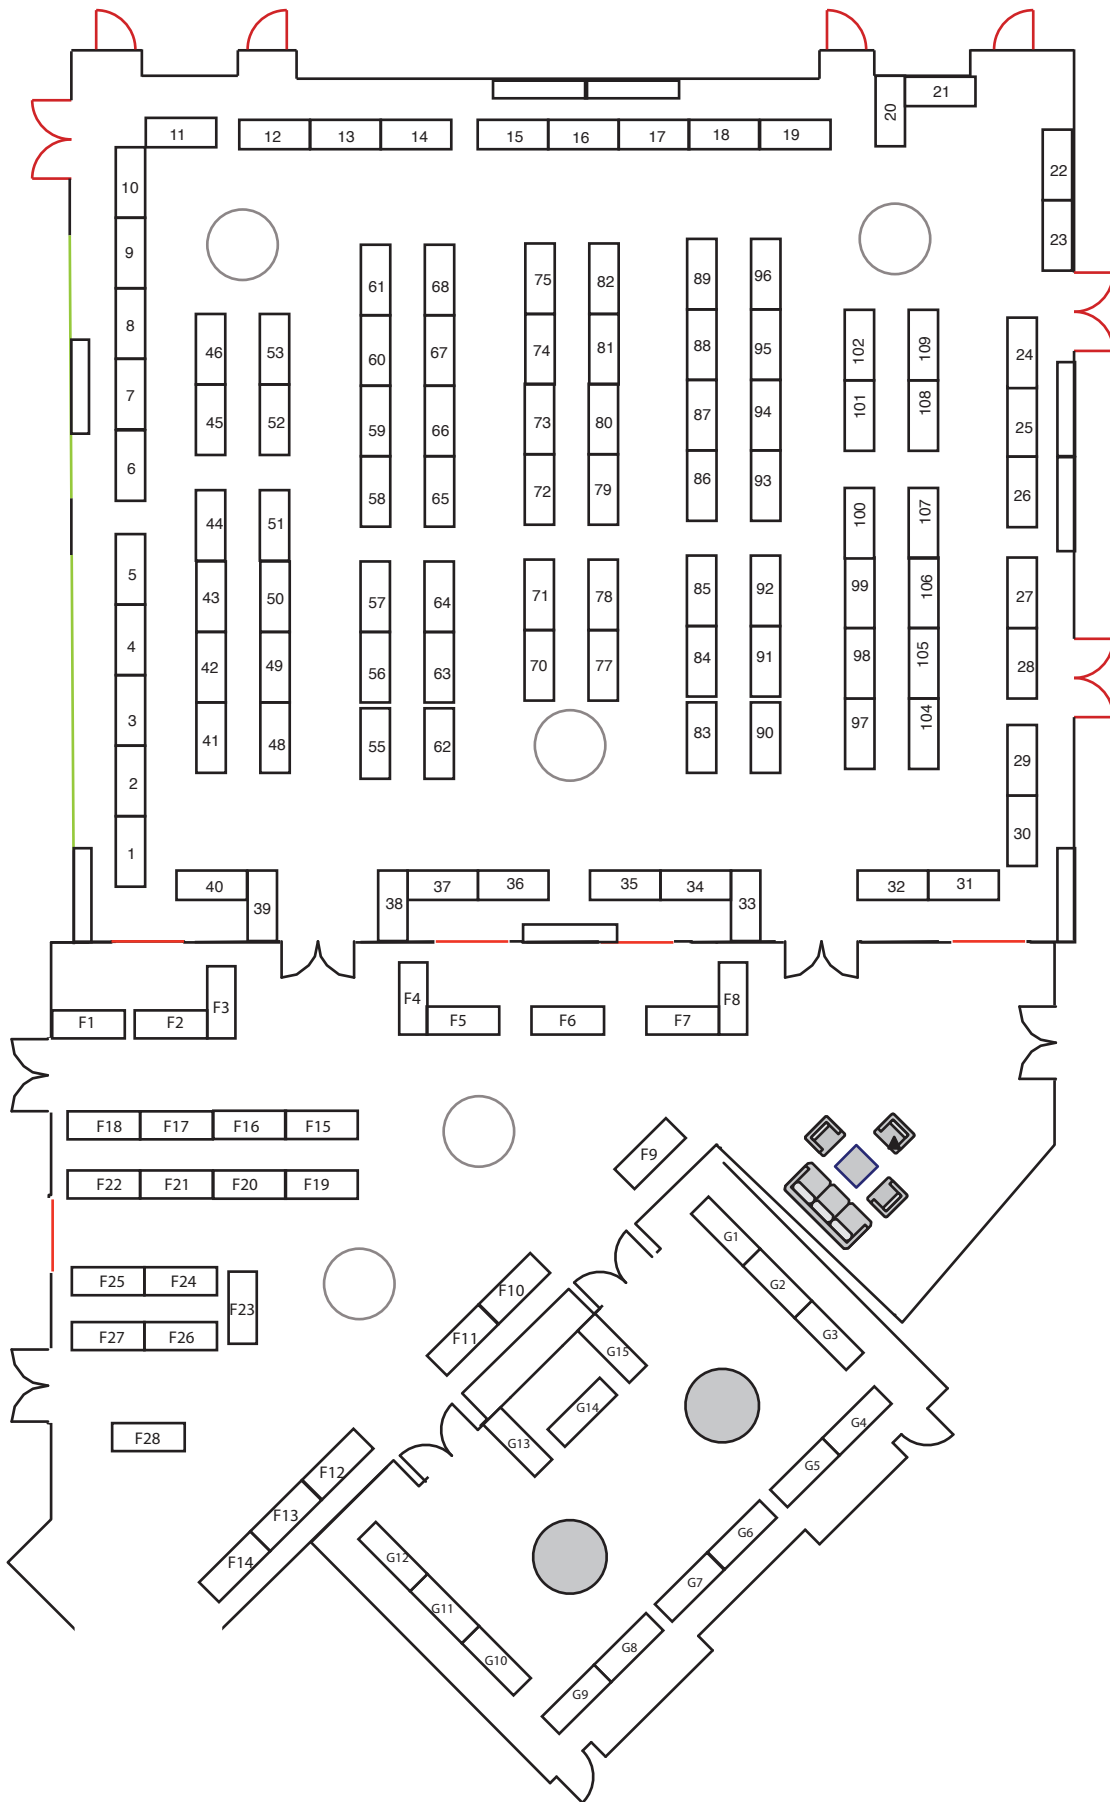

# 2018 San Francisco International Pen Show

Table	Vendor	Table	Vendor
1	Anderson's	21	Mario Campa
2	Anderson's	22	Mario Campa
3	Anderson's	23	Mario Campa
4	Anderson's	24	Franklin-Christoph
5	Anderson's	25	Franklin-Christoph
6	Bittner	26	Franklin-Christoph
7	Bittner	27	Brute Force Design
8	Bittner	28	Opus Mechan
9	Kanilea	29	Pendemonium
10	Kanilea	30	Pendemonium
11	Classic Fountain Pens	31	Laban
12	Dale Beebe	32	Laban
13	Dale Beebe	33	Peyton Street Pens
14	Dale Beebe	34	Peyton Street Pens
15	Vanness	35	Peyton Street Pens
16	Vanness	36	Taccia/Sailor
17	Vanness	37	Taccia/Sailor
18	Brad Dowdy	38	Taccia/Sailor
19	Stephan Mandell	39	Andreas Lambrou
20	Mario Campa	40	Andreas Lambrou